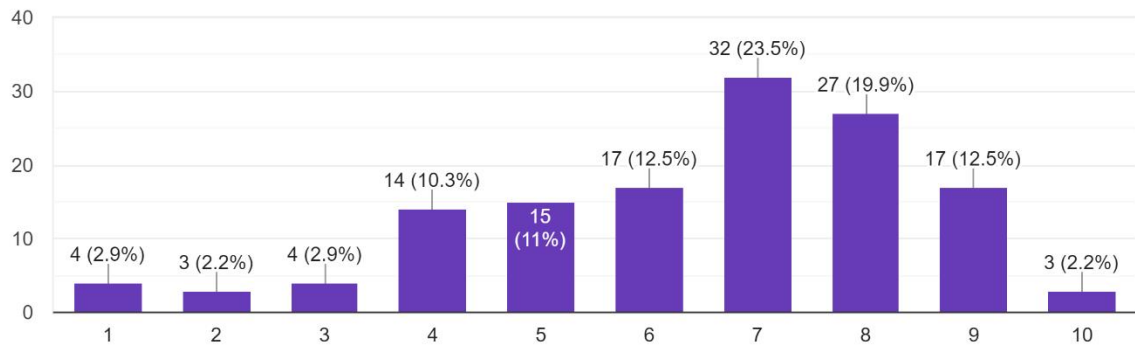

## NCAFE` BREAKFAST

How do you rate quality of Breakfast?

136 responses

How do you rate taste of Breakfast?

136 responses