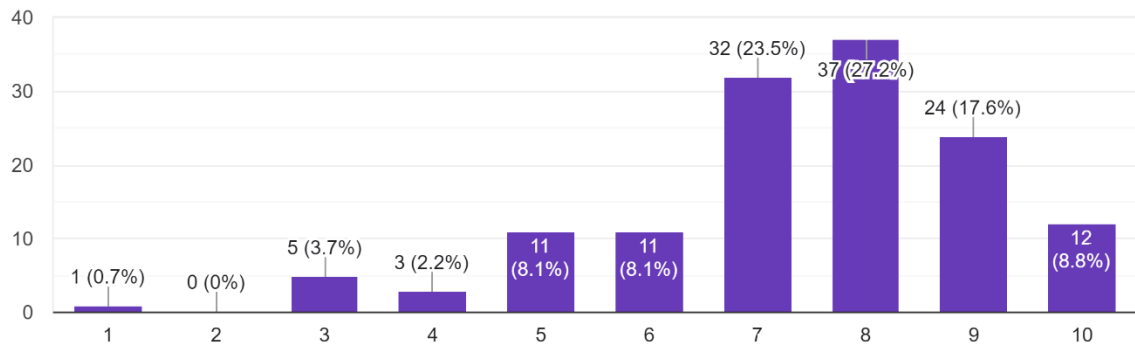

HOSTEL

How do you rate hostel facility?

136 responses

AREAS OF IMPROVEMENT (IF ANY)

GIRLS HOSTEL

- "#We need infrastructural development in washing area.
- #Quality of food can be improved more. Most of the curries are with more water.
- #We need study table and chair. Even if we utilize other areas, only 5 or 6 can study. There are 8 people in a room. So study table and chair is must.
- "•Improve the quality of food.
- •Different rules for boys and girls.
- •Girls hostel students also want time for
- Gym, cycling, library and other college facilities.
- "1. Study rooms are necessary, if it is difficult to provide one, necessary study facilities like chairs and tables should be made available. Studies of students should be made an important priority.
2. Hygiene issues (very poor in the laundry area), tables are not clean where we have food.
3. We need more area for laundry purposes (including drying area)
4. The facility to go out and buy necessities without much procedures (like asking the day before, etc) or else increase in availability of all goods in the college store itself.
- Its sad to know that the college has different rules for boys and girls when it comes to even going out to buy necessities.
- (Restrictions should be given only to those who misuse or violate rules.)
5. We need biriyani at noon.
6. Cycling, gym facilities and library should be made available to girls the same way college made it available for boys when they were staying outside.
- "1. Want to improve washing area
2. Increase food quality
3. Need table and bench for study
- Afternoon college food system, evening time schedule
- Breakfast
- Cloth drying area
- Food
- Food