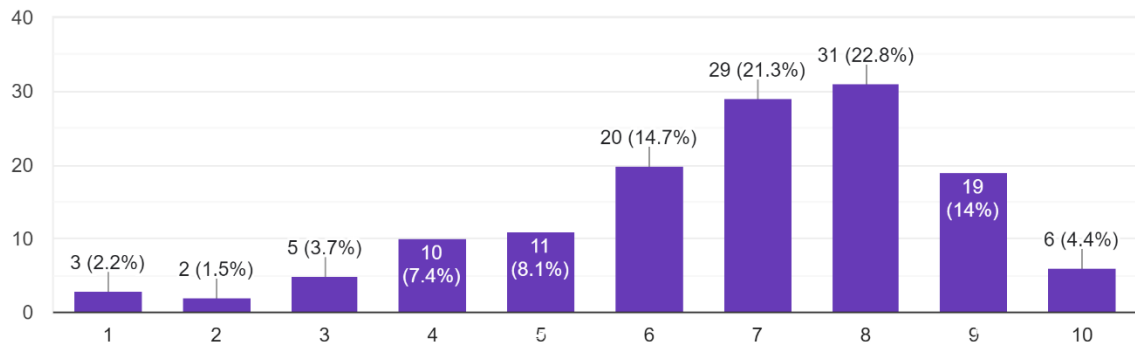

NCAFE` BREAKFAST

How do you rate quality of Breakfast?

136 responses